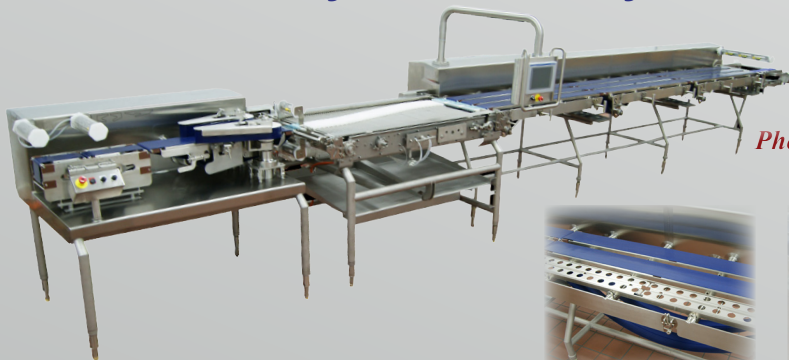

MERCHANTSCHMIDT, INC.

Is your machinery clean?

Industry leading hygienic design

Marchant Schmidt, Inc. can help you ...

USDA Dairy Design

Full Washdown

Easy Disassembly for Daily Clean-up

Photos shown of the complete disassembly of conveyors for easy cleaning

Most Hygienic ~ Maximize Production ~ Best Cut Quality ~ Minimal Floor Loss

Manufacturing stainless steel equipment for the Food & Dairy industries for over 50 years!

www.marchantschmidt.com / Phone: 1 920 921 4760