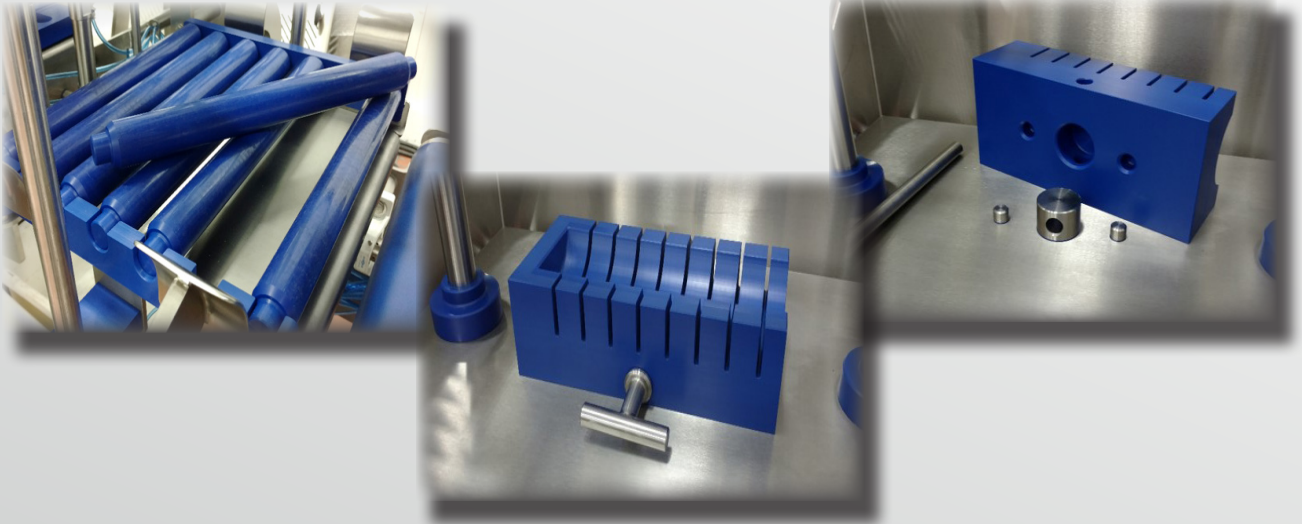

MERCHANTSCHMIDT, INC.

Is your machinery clean?

Industry leading hygienic design

Marchant Schmidt, Inc. can help you ...

USDA Dairy Design

Full Washdown

Easy Disassembly for Daily Clean-up

Photos shown of the complete disassembly of conveyors for easy cleaning

Most Hygienic ~ Maximize Production ~ Best Cut Quality ~ Minimal Floor Loss

Manufacturing stainless steel equipment for the Food & Dairy industries for over 50 years!

www.marchantschmidt.com / Phone: 1 920 921 4760