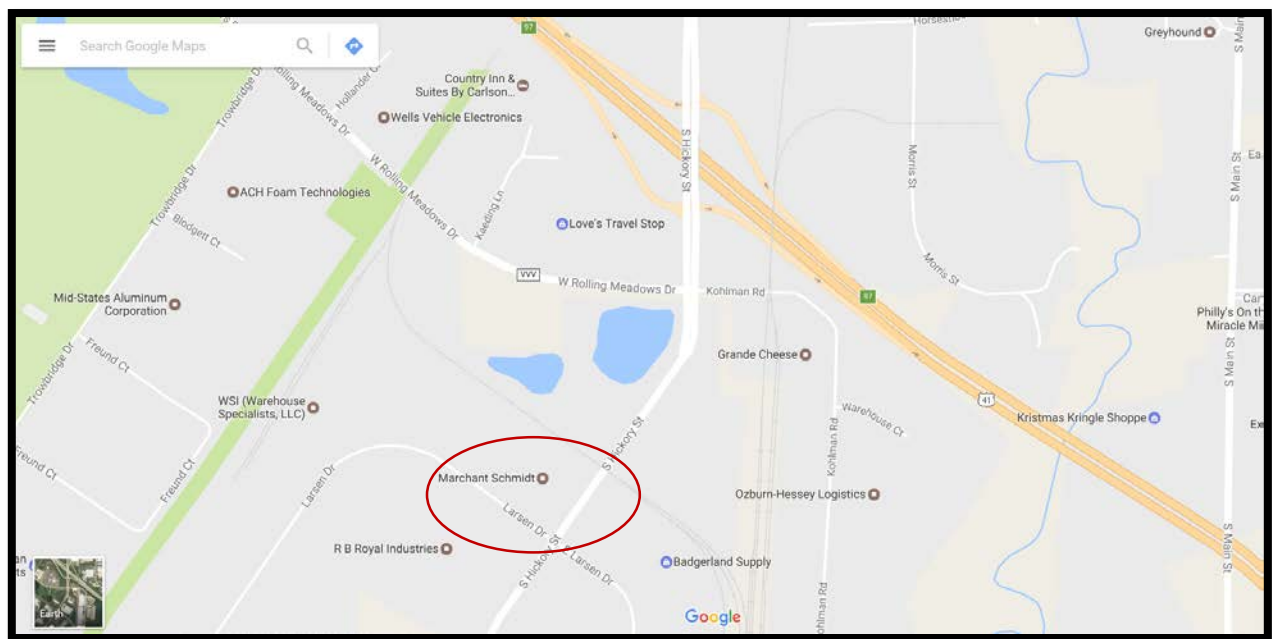

Marchant Schmidt, Inc.
24 West Larsen Drive
Fond du Lac, WI 54937
Phone: (920) 921-4760

DIRECTIONS TO PLANT:

Marchant Schmidt is located just off of U.S. Highway 41 in Fond du Lac, WI.

1. From 41 Northbound: Exit onto Hickory Street, turn left.
2. From 41 Southbound: Exit onto Hickory Street, turn right.
3. Proceed South through one Stop sign. (Less than 1 block from U.S. 41)
4. Proceed South to Larsen Drive (less than ½ mi from U.S. 41) – Turn right on Larsen Drive. Plant is located on the corner of Hickory and Larsen Drive.